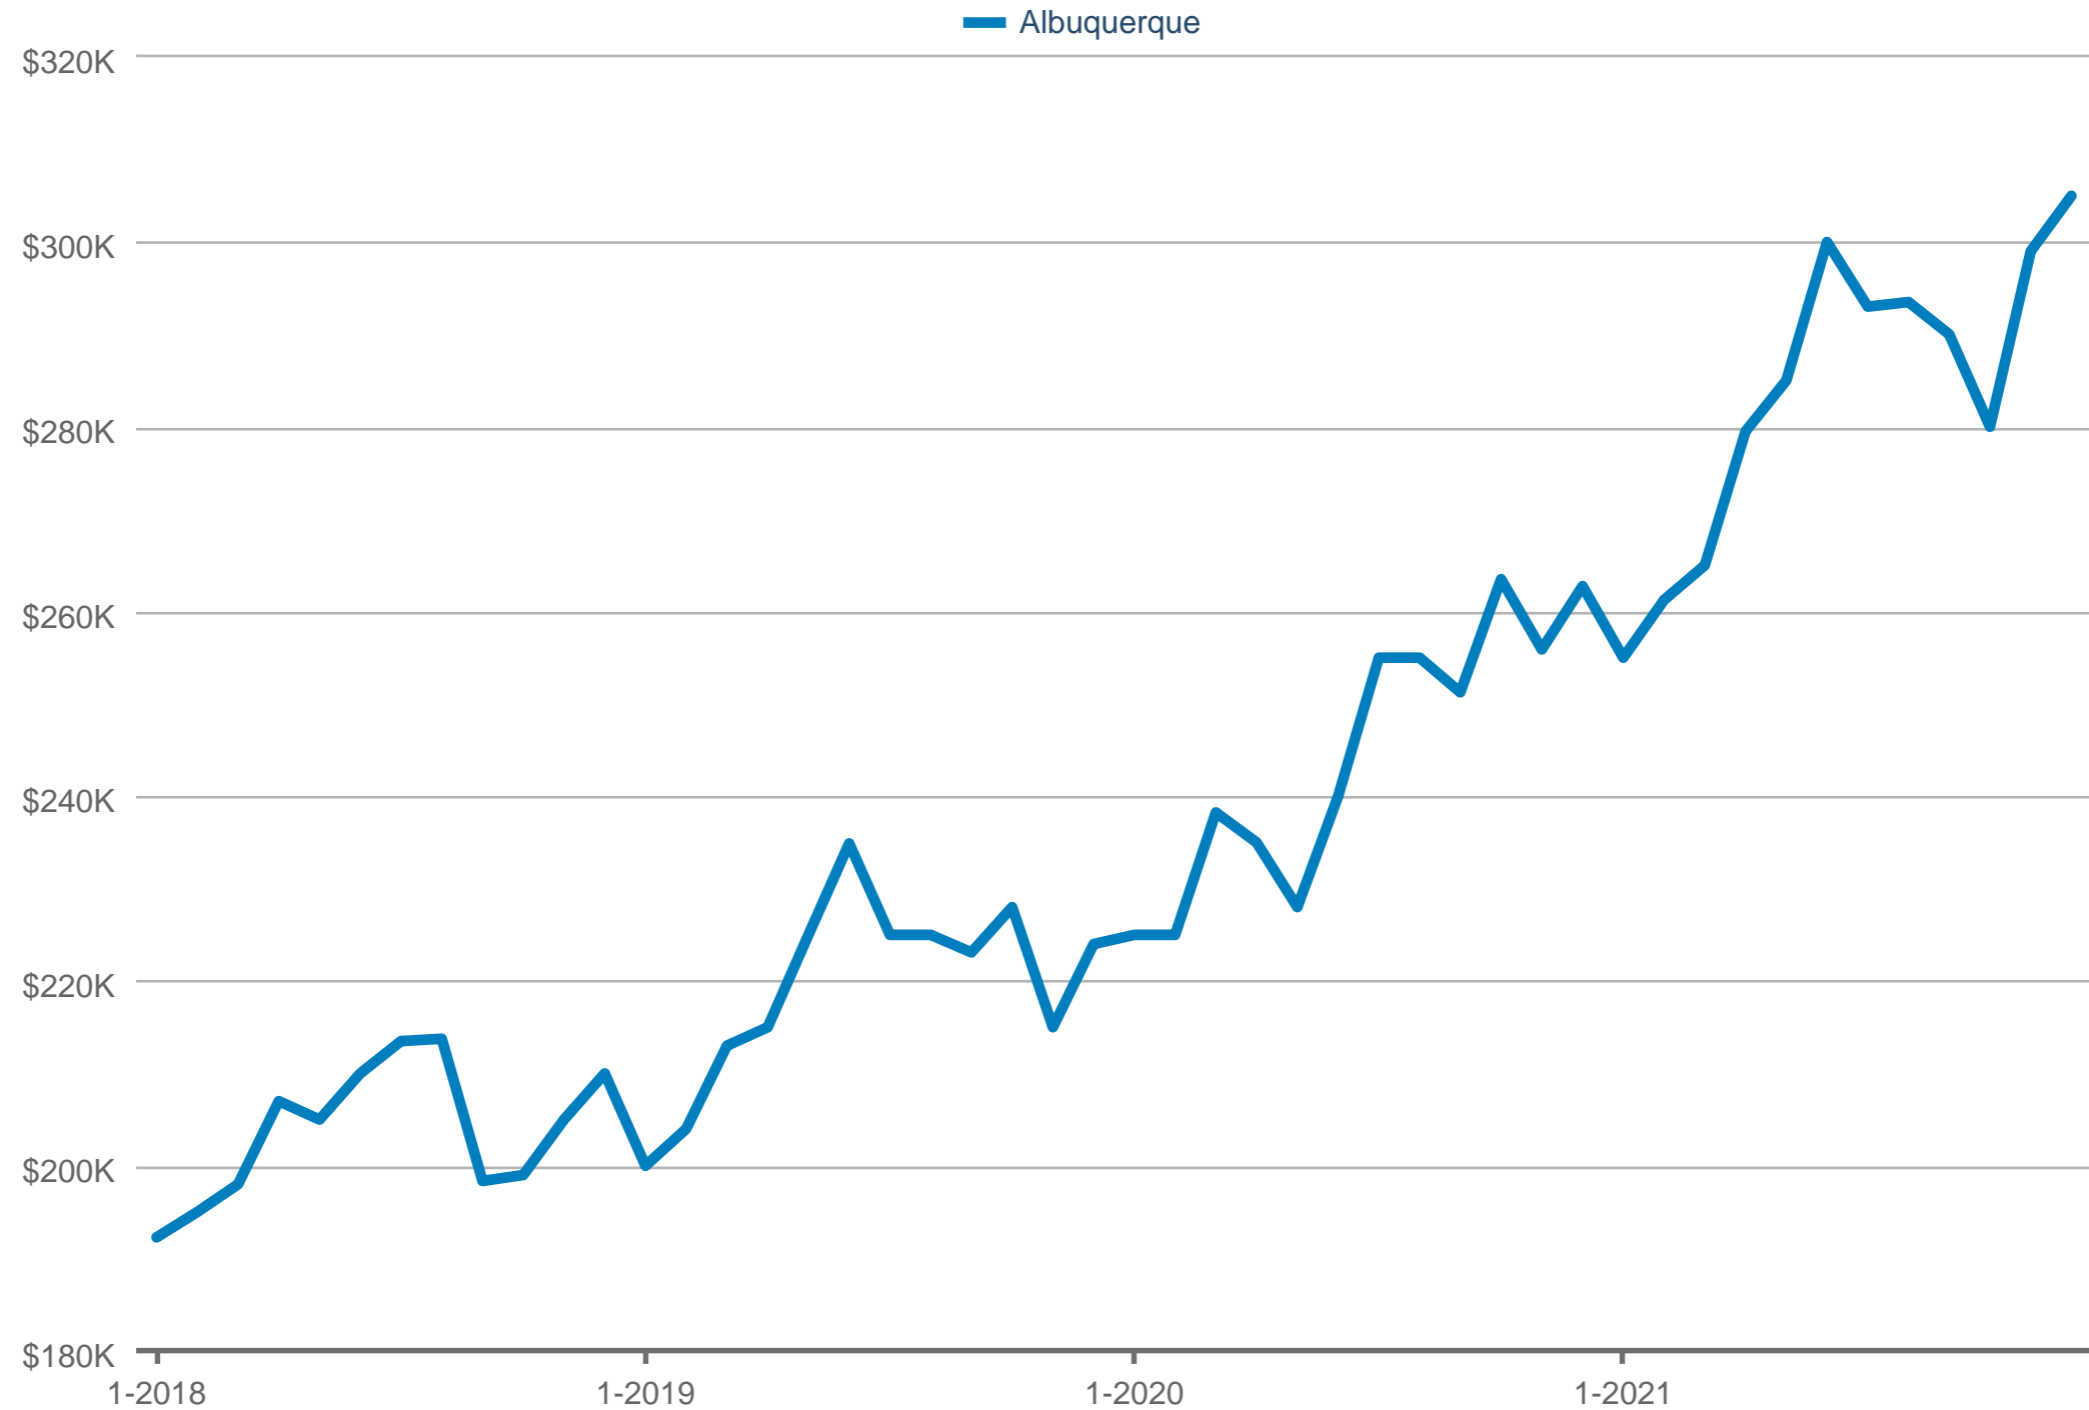

Median Sales Price

Albuquerque: Single-Family Detached

Each data point is one month of activity. Data is from January 21, 2022.

All data from SWMLS. InfoSparks © 2022 ShowingTime.