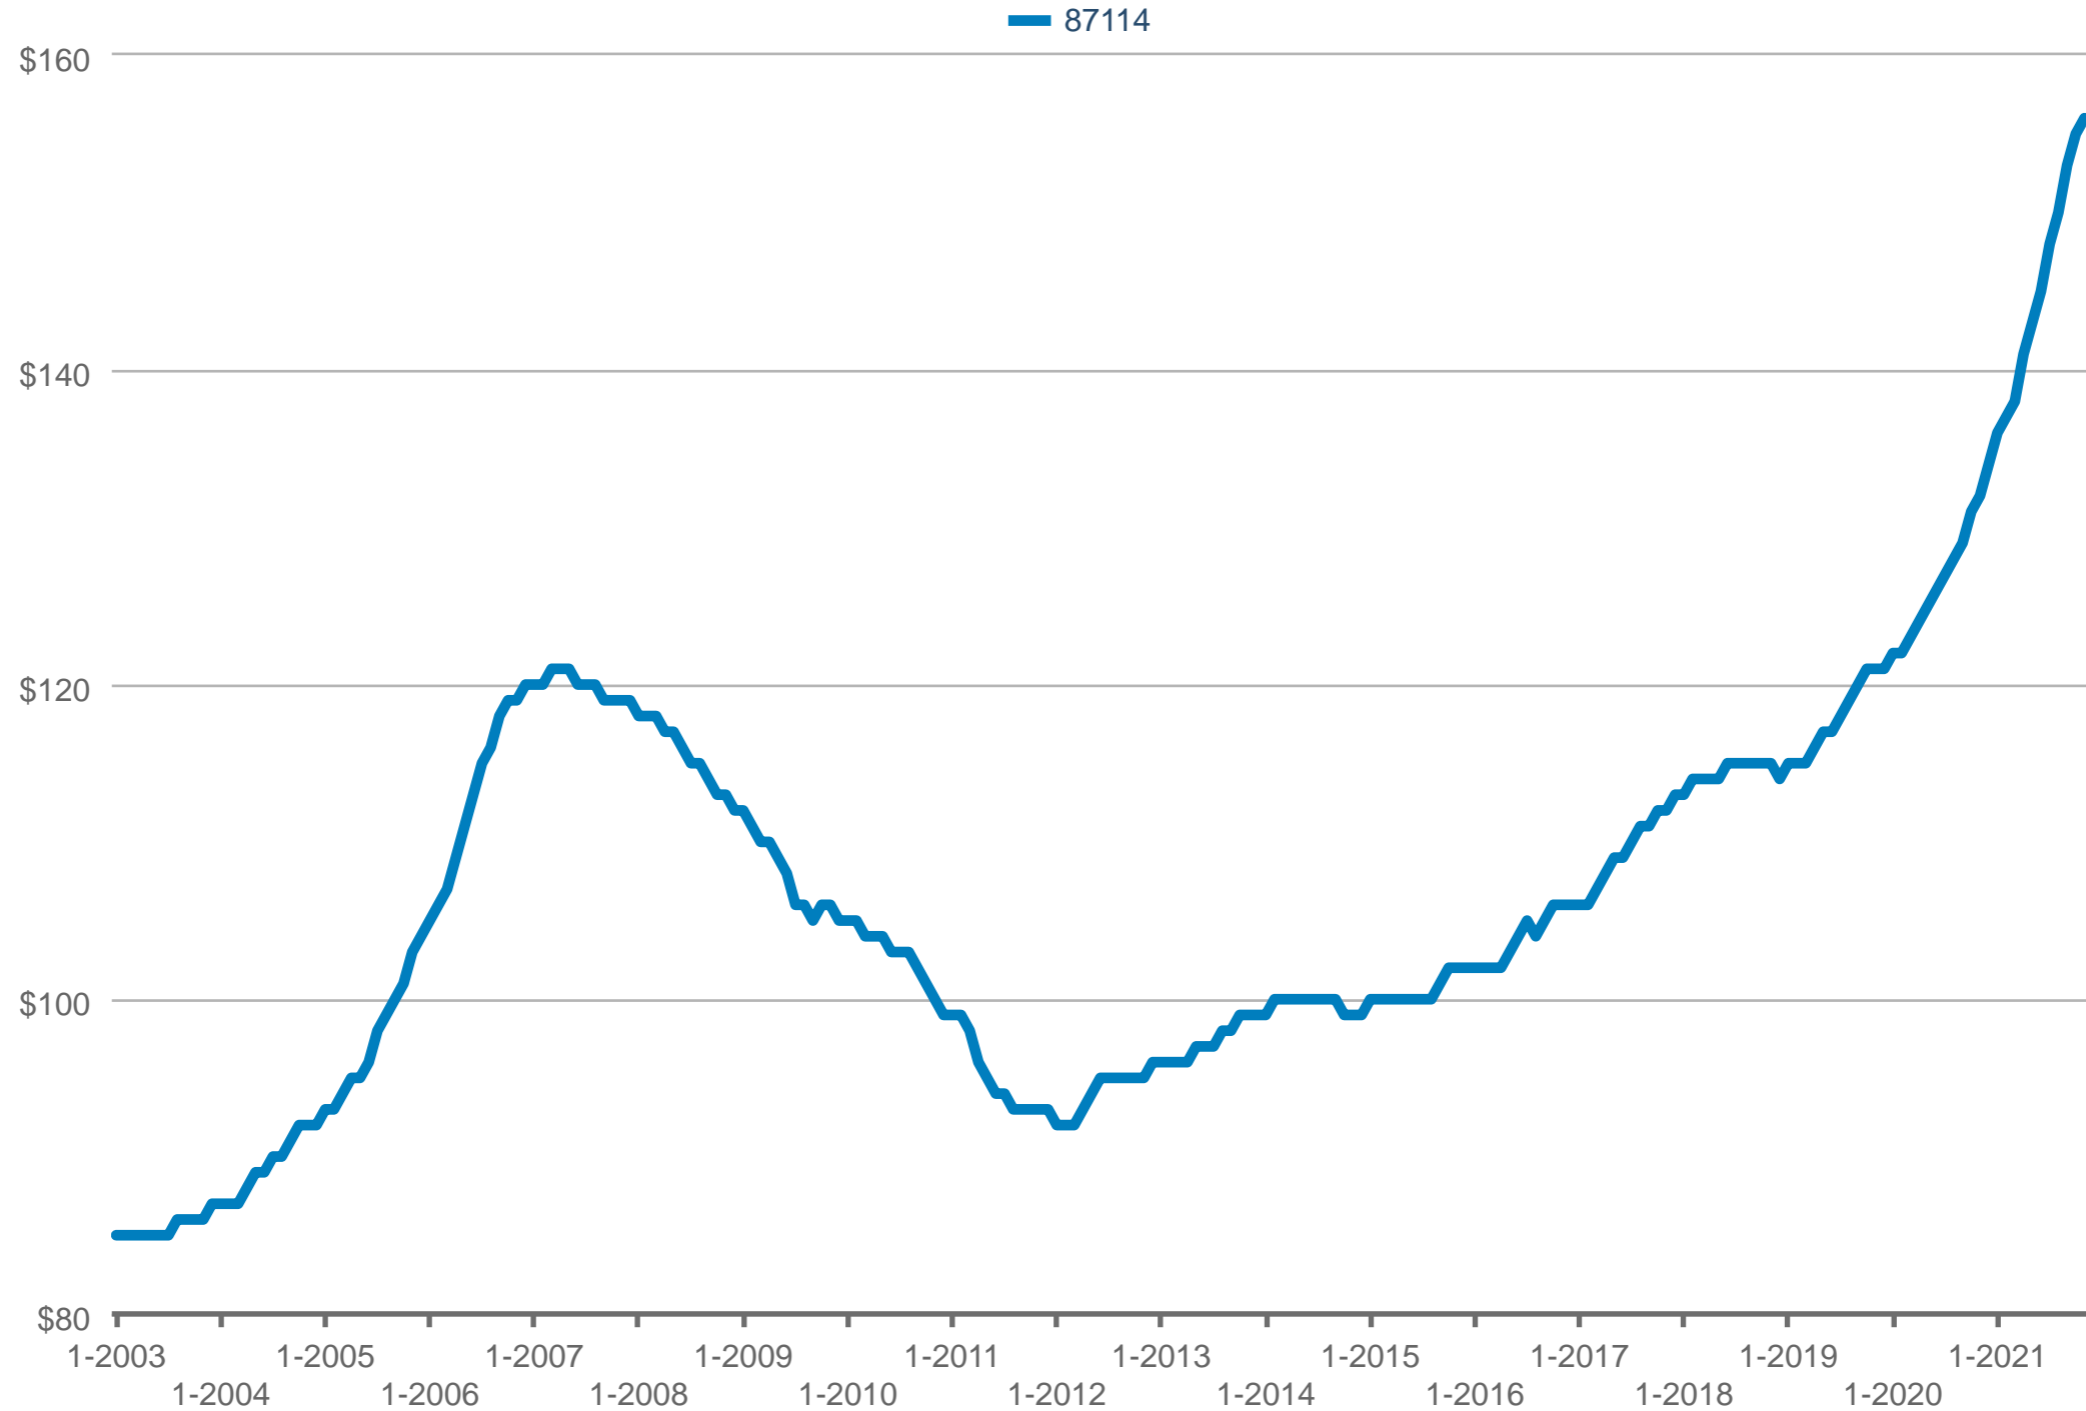

Average Price Per Square Foot

87114: Single-Family Detached & Single-Family Attached

Each data point is 12 months of activity. Data is from December 2, 2021.