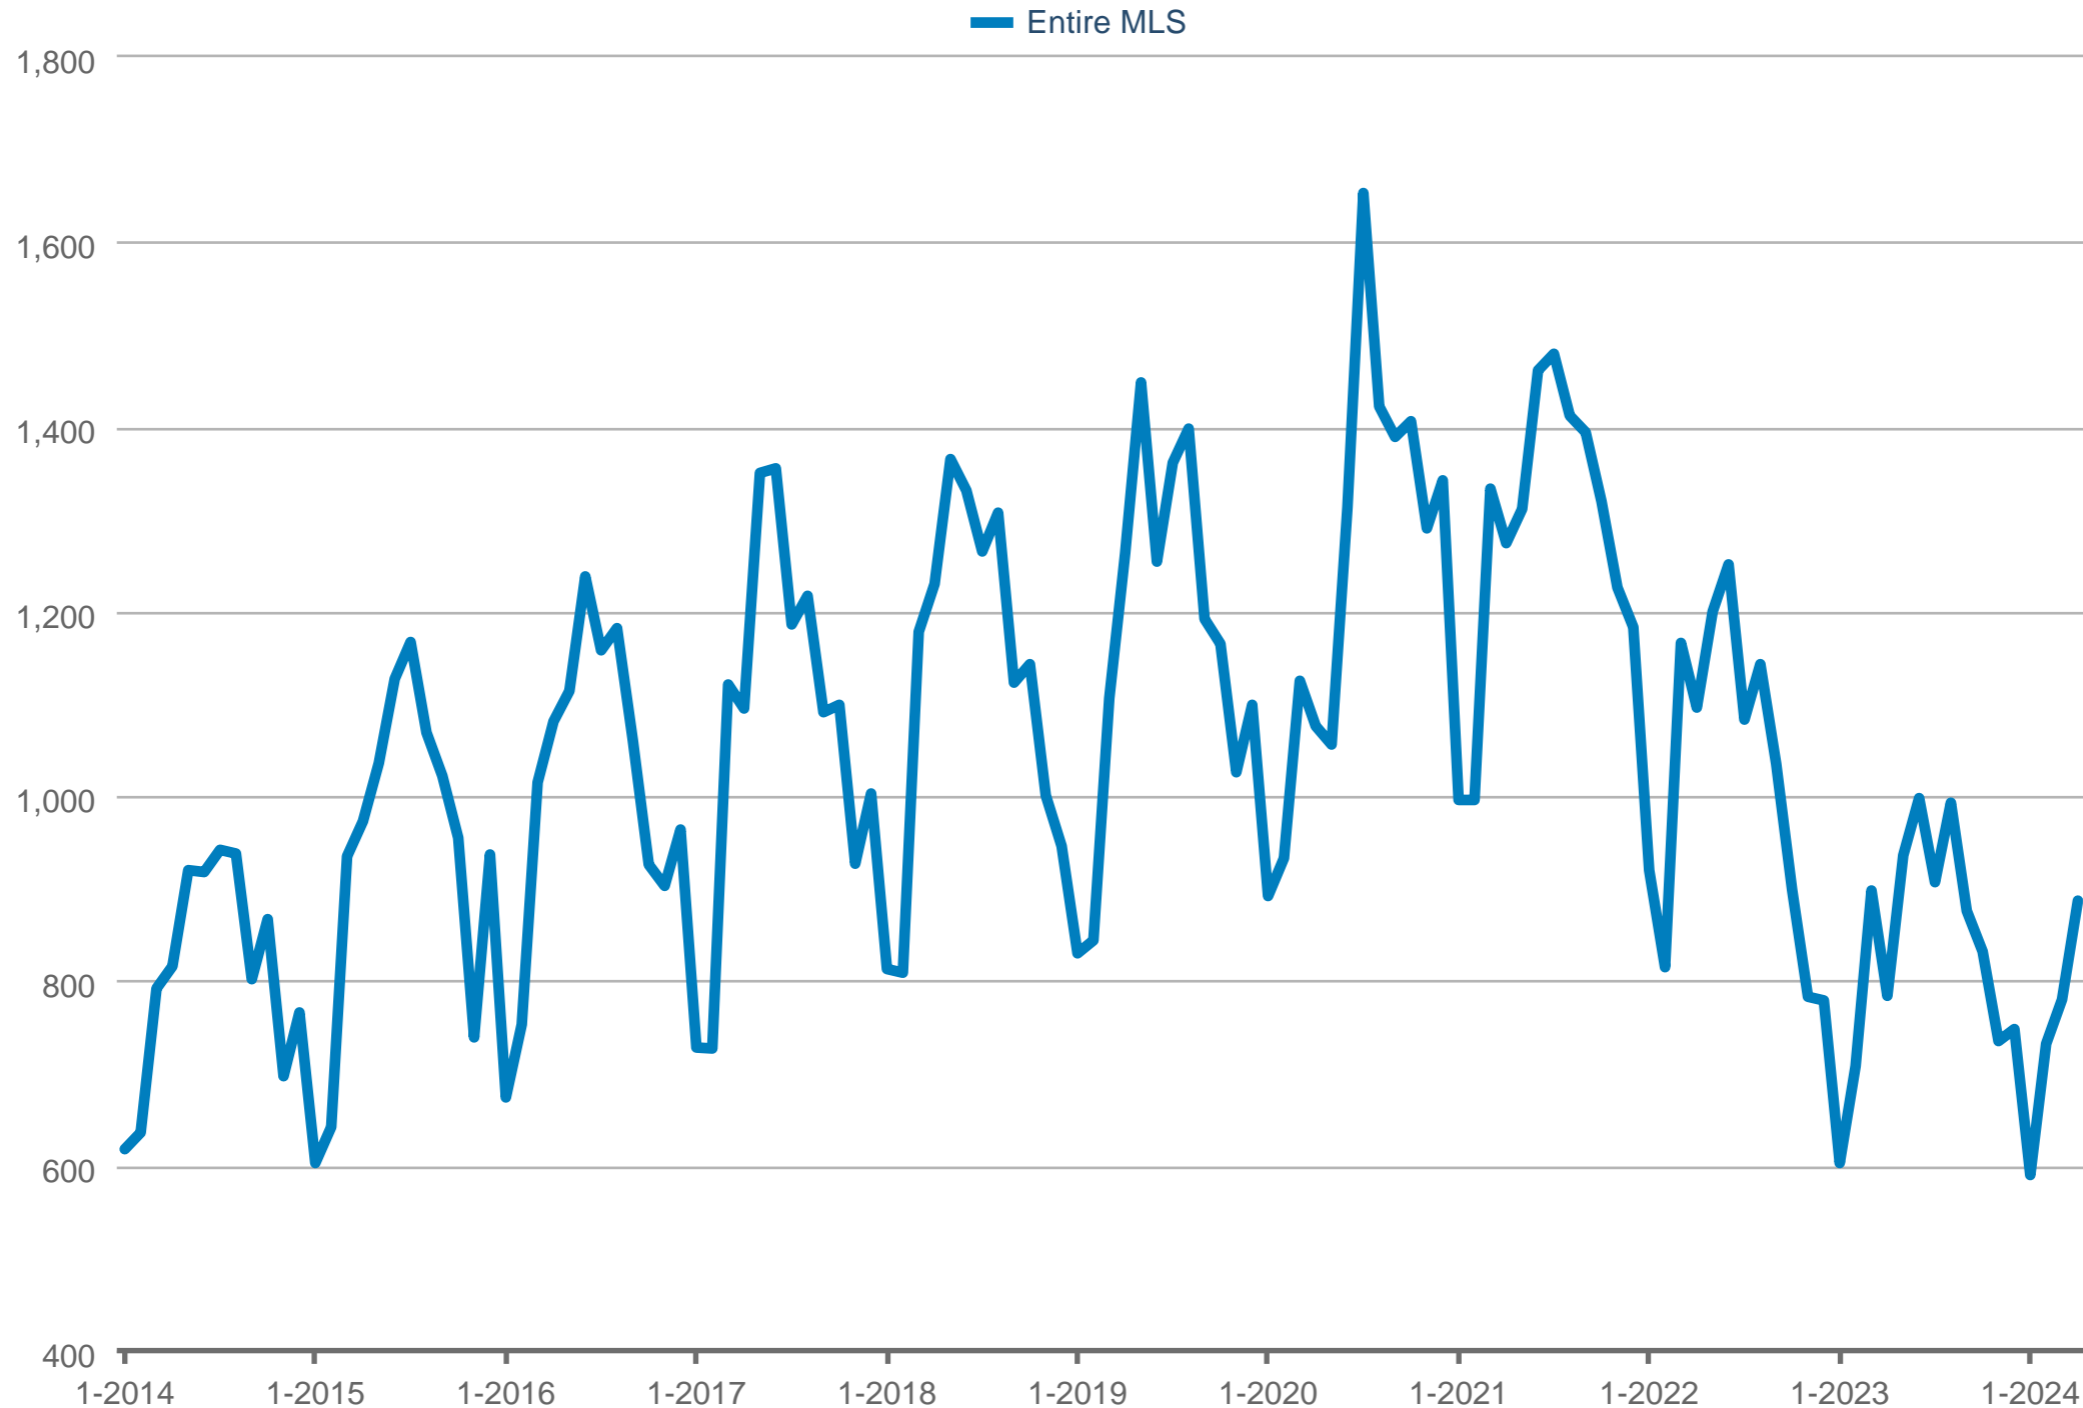

Closed Sales

Entire MLS: Single-Family Detached & Single-Family Attached

Each data point is one month of activity. Data is from May 4, 2024.

All data from SWMLS. InfoSparks © 2024 ShowingTime.