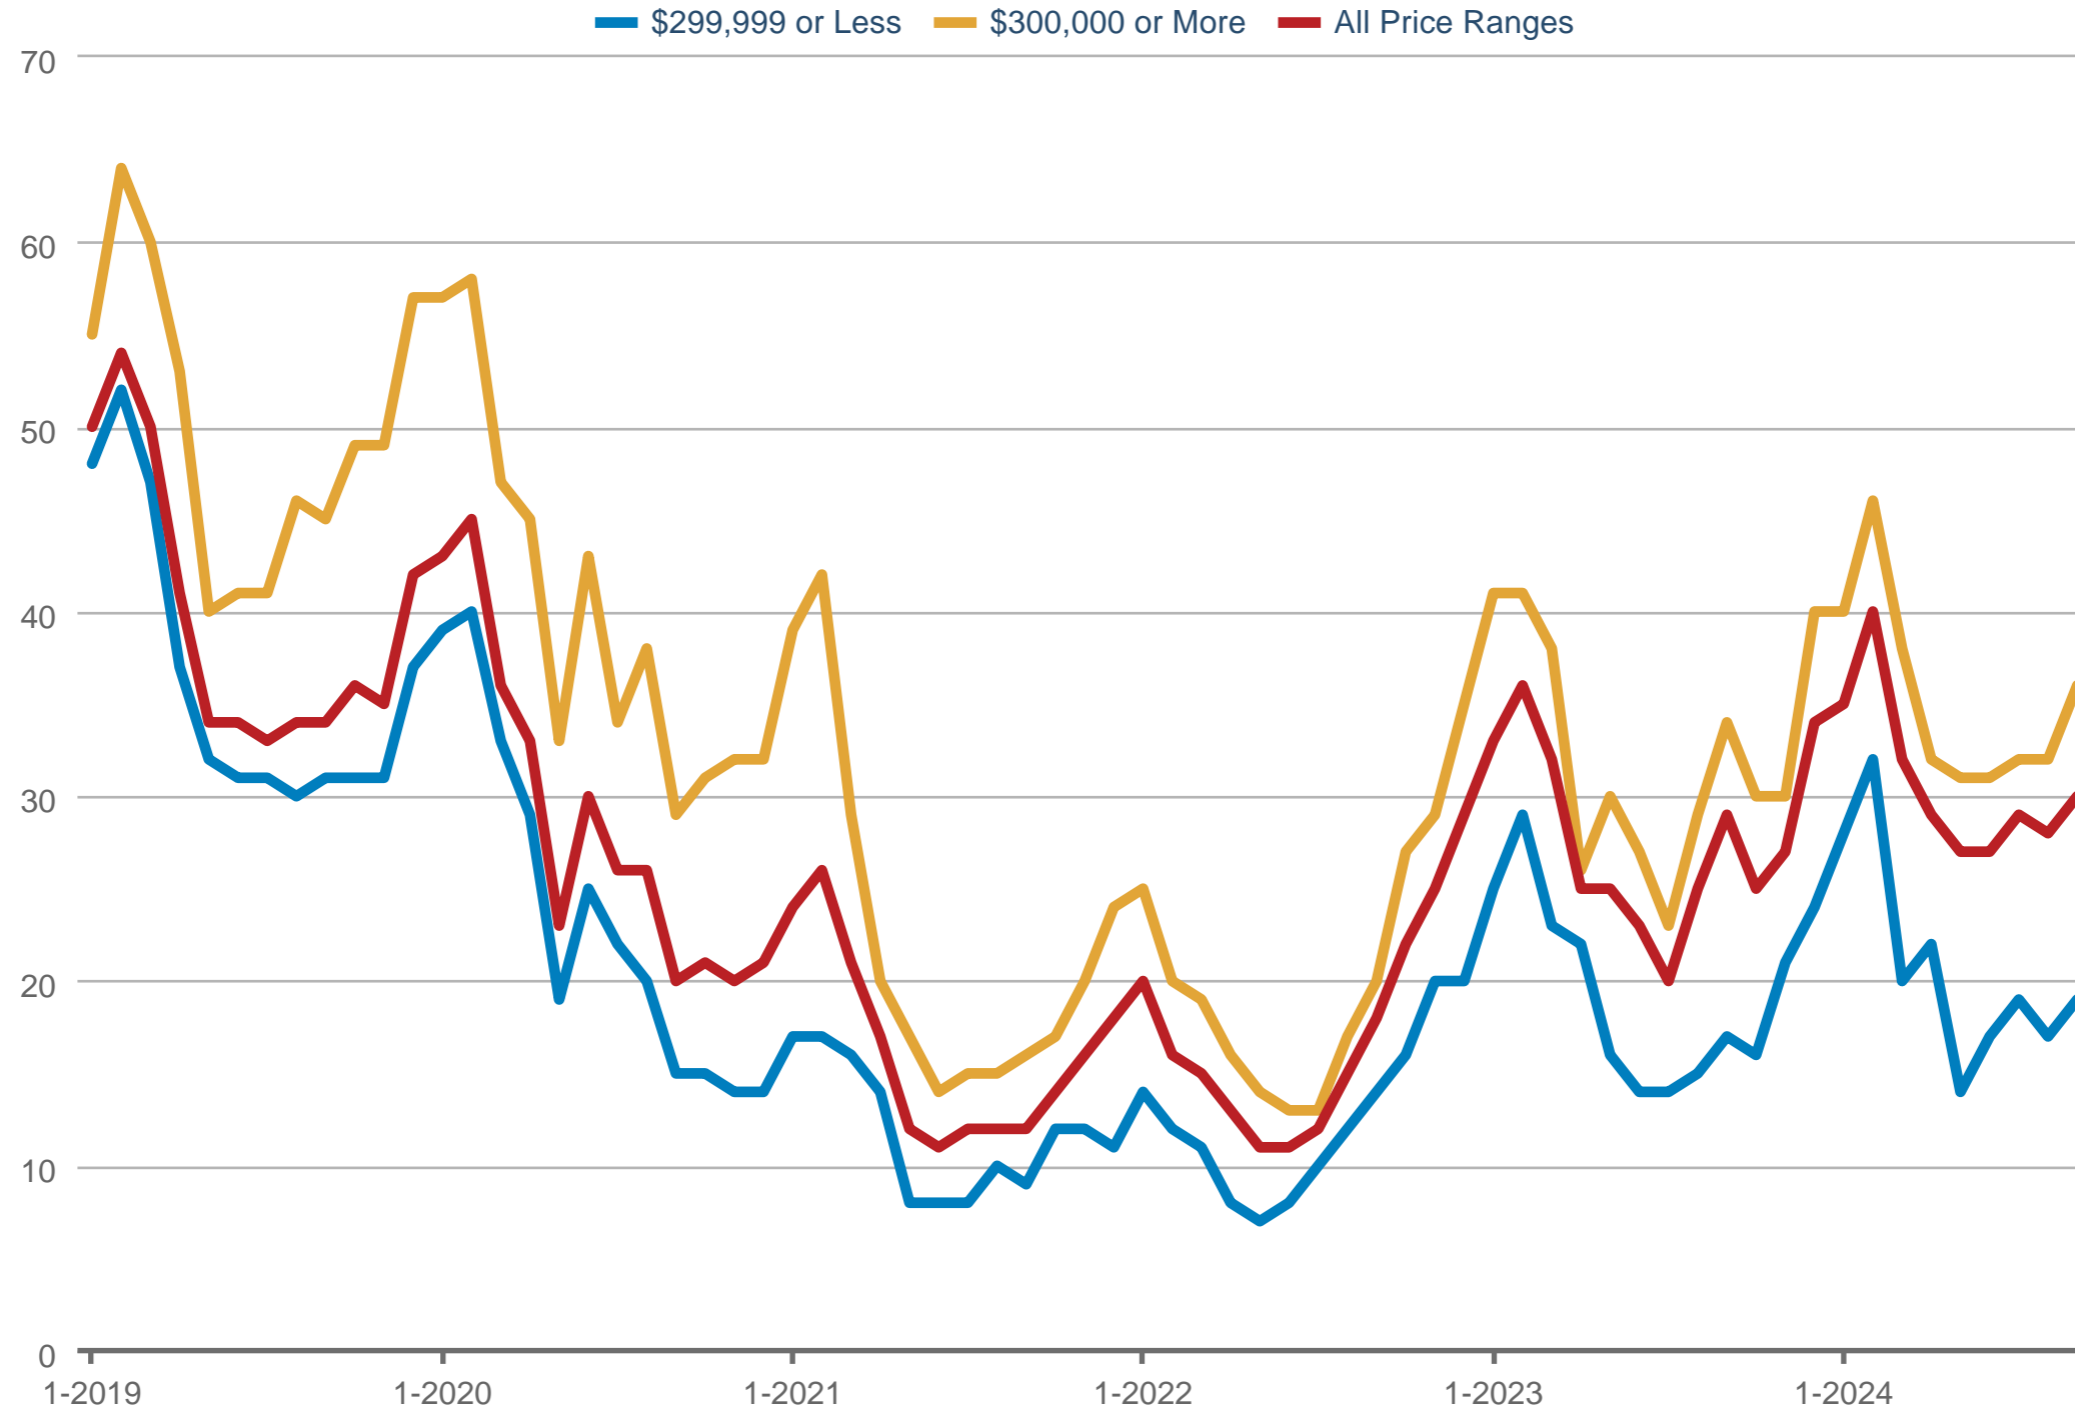

### Average Days on Market - By Price Range

Albuquerque MSA: Single-Family Detached & Single-Family Attached

Each data point is one month of activity. Data is from October 23, 2024.

All data from SWMLS. InfoSparks © 2024 ShowingTime.