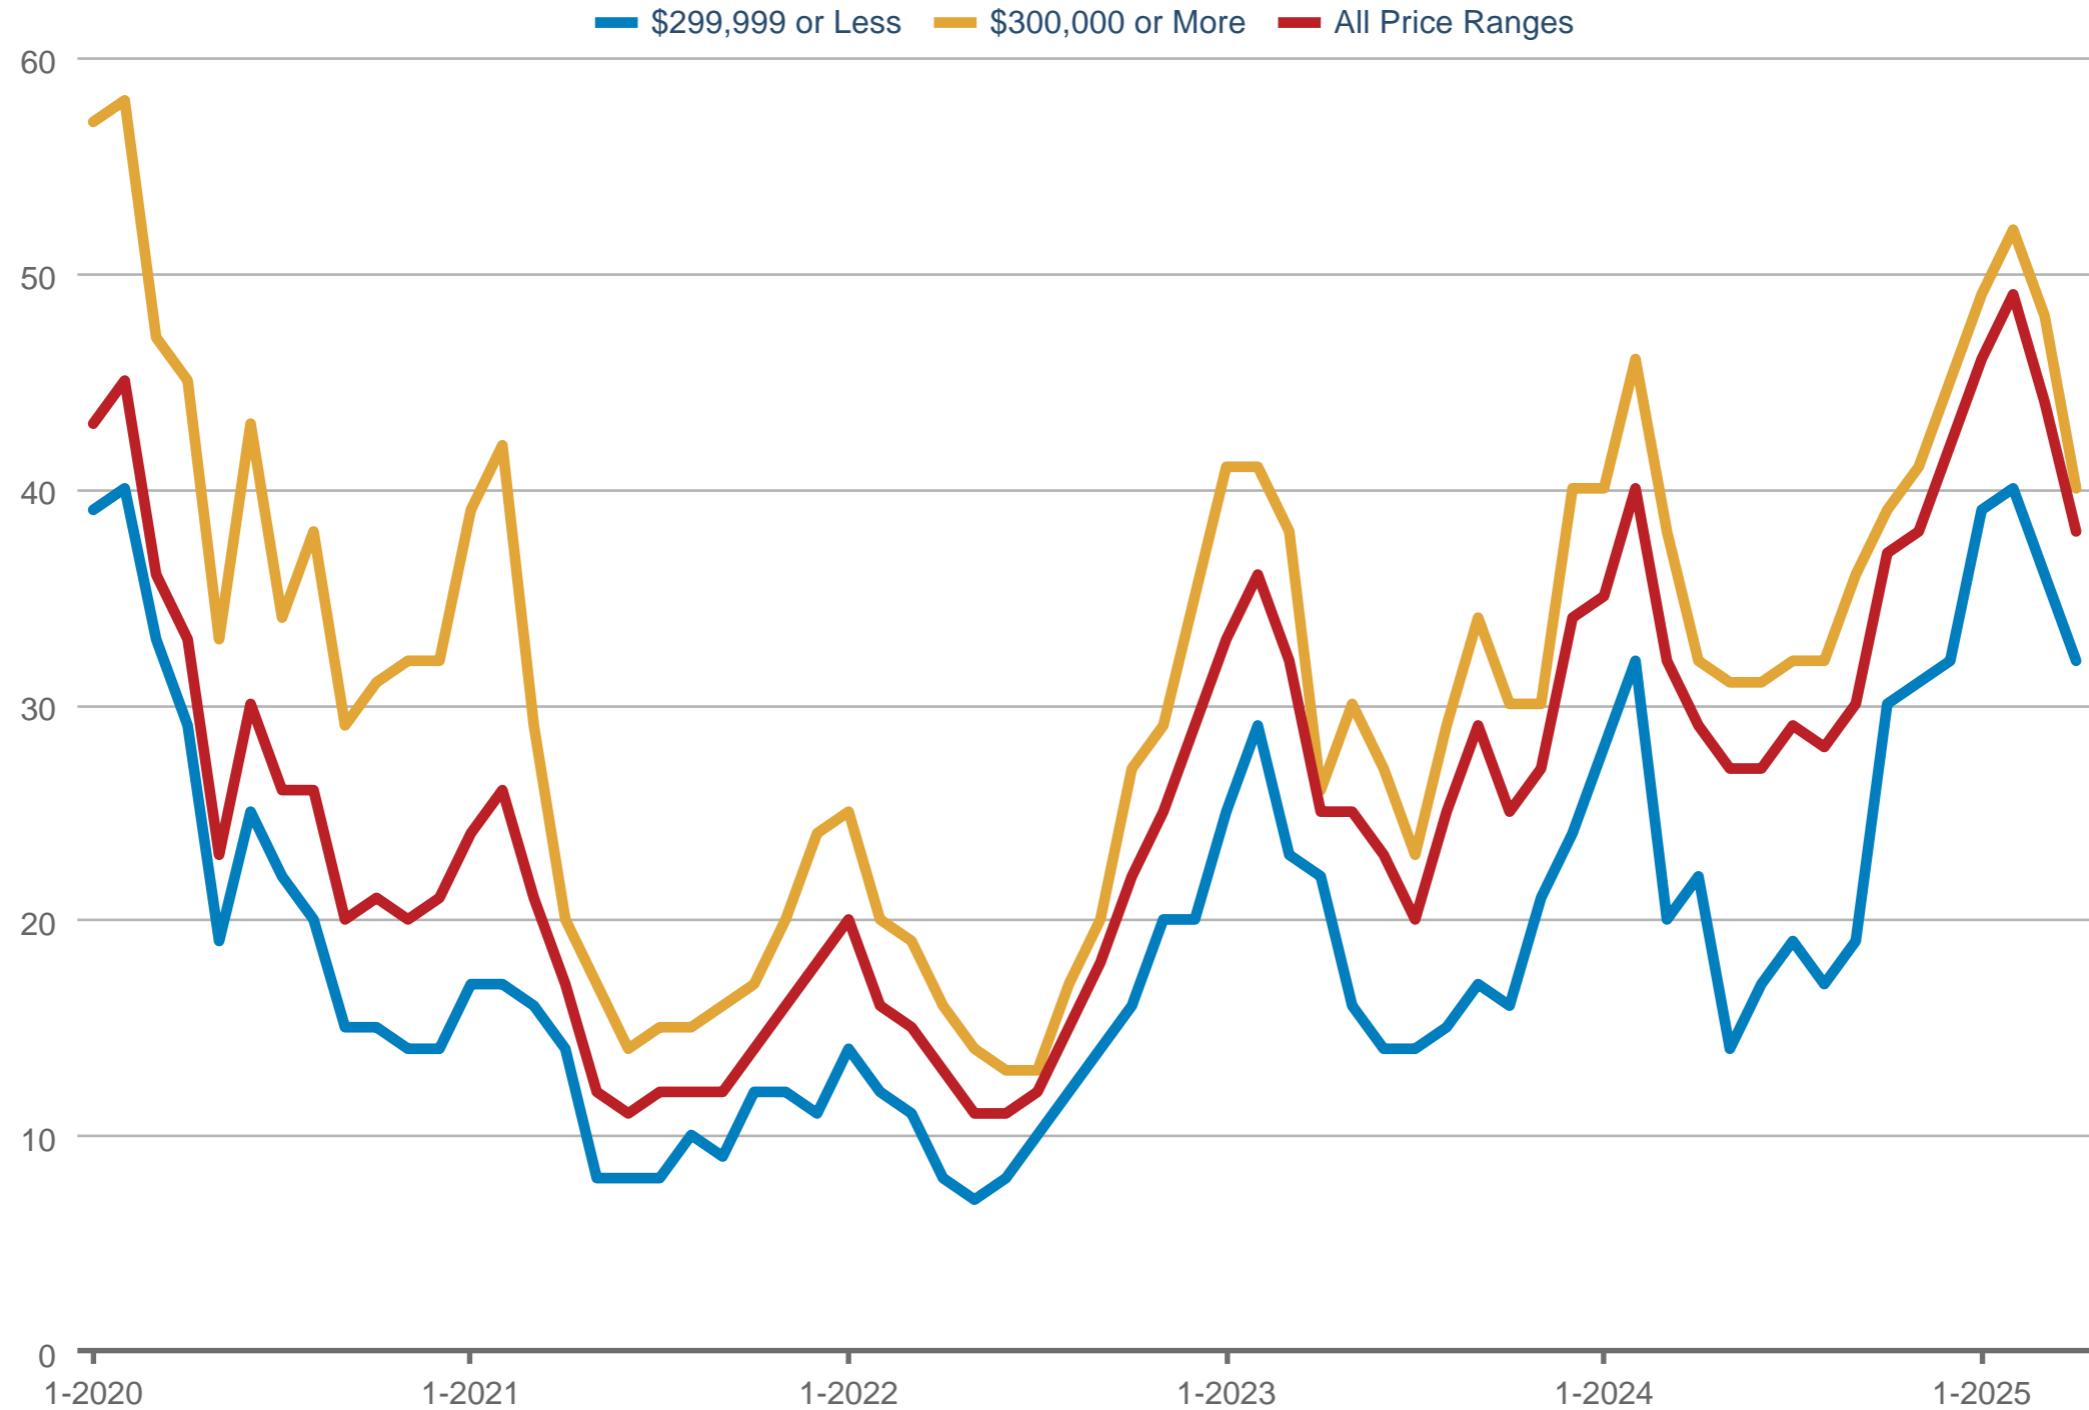

Average Days on Market - By Price Range

Albuquerque MSA: Single-Family Detached & Single-Family Attached

Each data point is one month of activity. Data is from May 17, 2025.